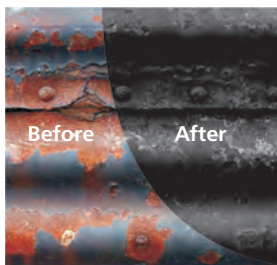

SPRAYON SELF ETCH PRIMER

This easy to use aerosol etches and primes bare, rust-free metals in one step and is compatible with virtually any Sprayon product. This self-etching formula bonds better to bare metals like aluminium and cast iron than other aerosol primers. Self Etch Primer can also be used as a finishing coat.

Heat resistant satin black finish. Available in 250ml cans and 1 kg cans.

SPRAYON RUST CONVERTER

Rust Converter is a scientifically proven chemical that destroys rust.

Rust Converter penetrates deep into rust pores, stabilises and binds rust layers, whilst transforming rust into a tough satin black finish that serves as a permanent primer or top coat.

Water solvent and heat resistant up to 150°C. Supplied in 250ml cans.

*Larger sizes available on request

SPRAYON RUST OFF

Rust Off is a rust remover with a powerful chemical action that cleans, de-greases and dissolves rust preventing further rusting.

Rust Off conditions metal prior to painting and creates better paint adhesion without the need for priming.

Supplied in 250ml cans.

*Larger sizes available on request

SPRAYON FROSTED GLASS

A semi-transparent glass treatment that gives a clever sandblasted effect. Frosted glass creates a translucent finish and is ideal for use on windows and mirrors.