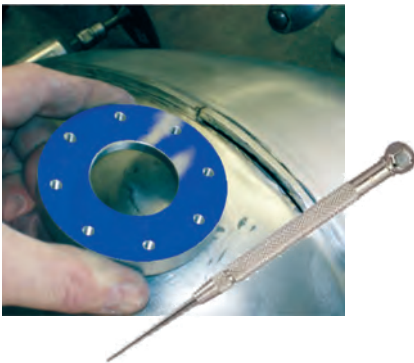

It is used to stain or paint a metal object with a very thin layer of dye that can be scratched off using a scribe or other sharp instrument to reveal a bright, yet very narrow line in the metal.

Available in 350ml cans.